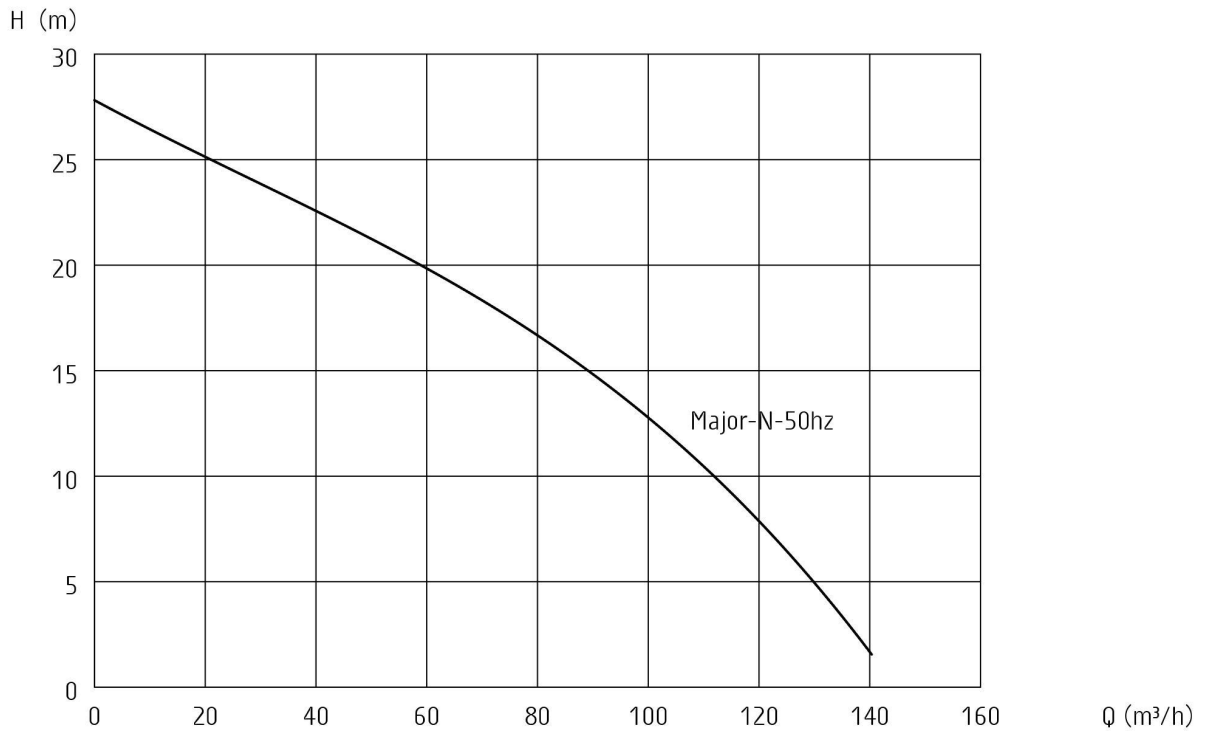

Curves generated:  
\* Major-N-50hz

Configuration: