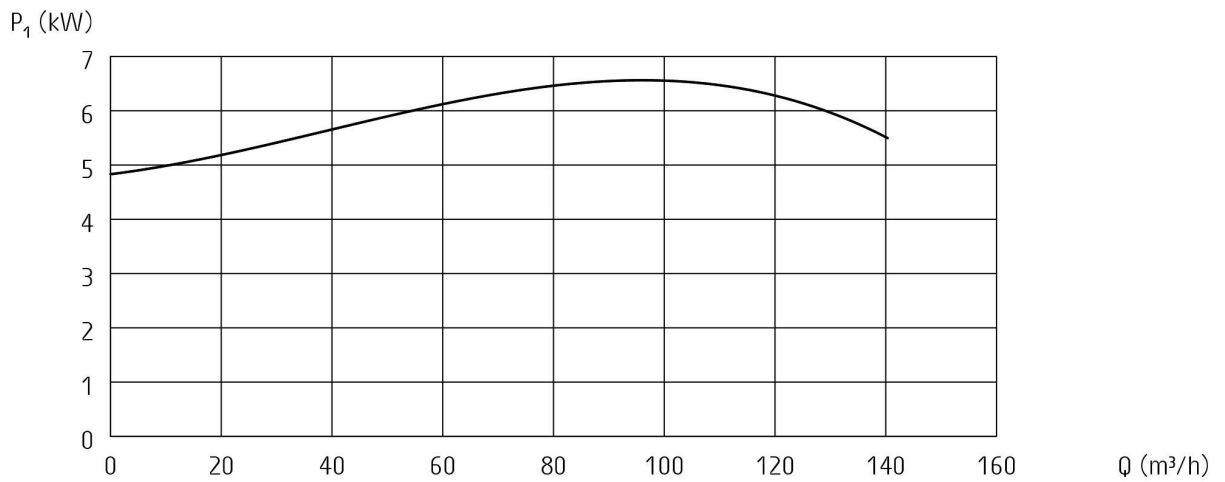

Curves generated:  
\* Major-N-50hz

Configuration: